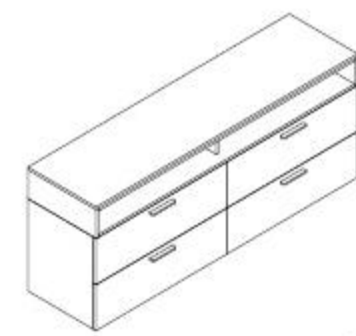

Double dresser: BV6VY504 / BV6V6504
Size: W1500xD442xH713mm