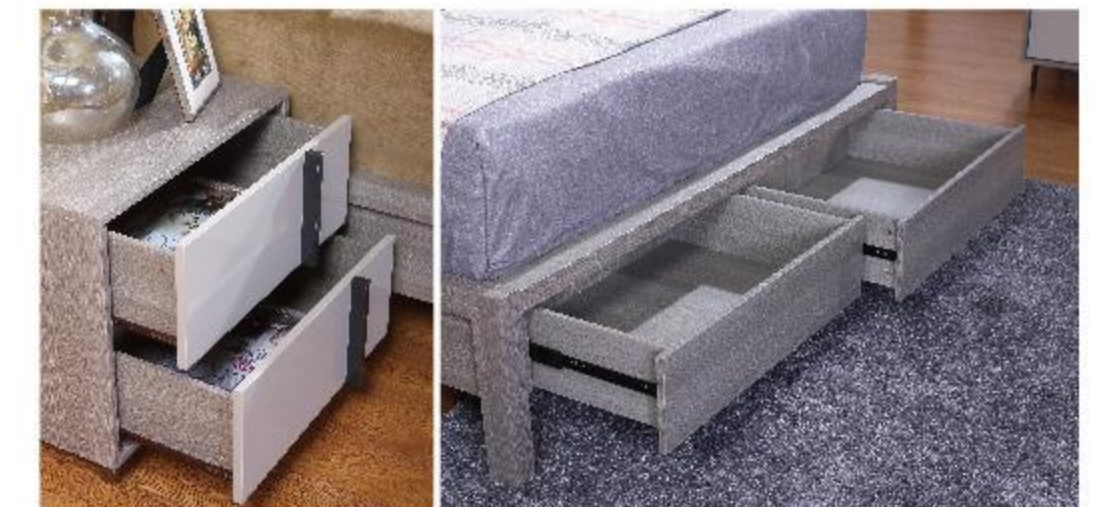

LIVERPOOL-S