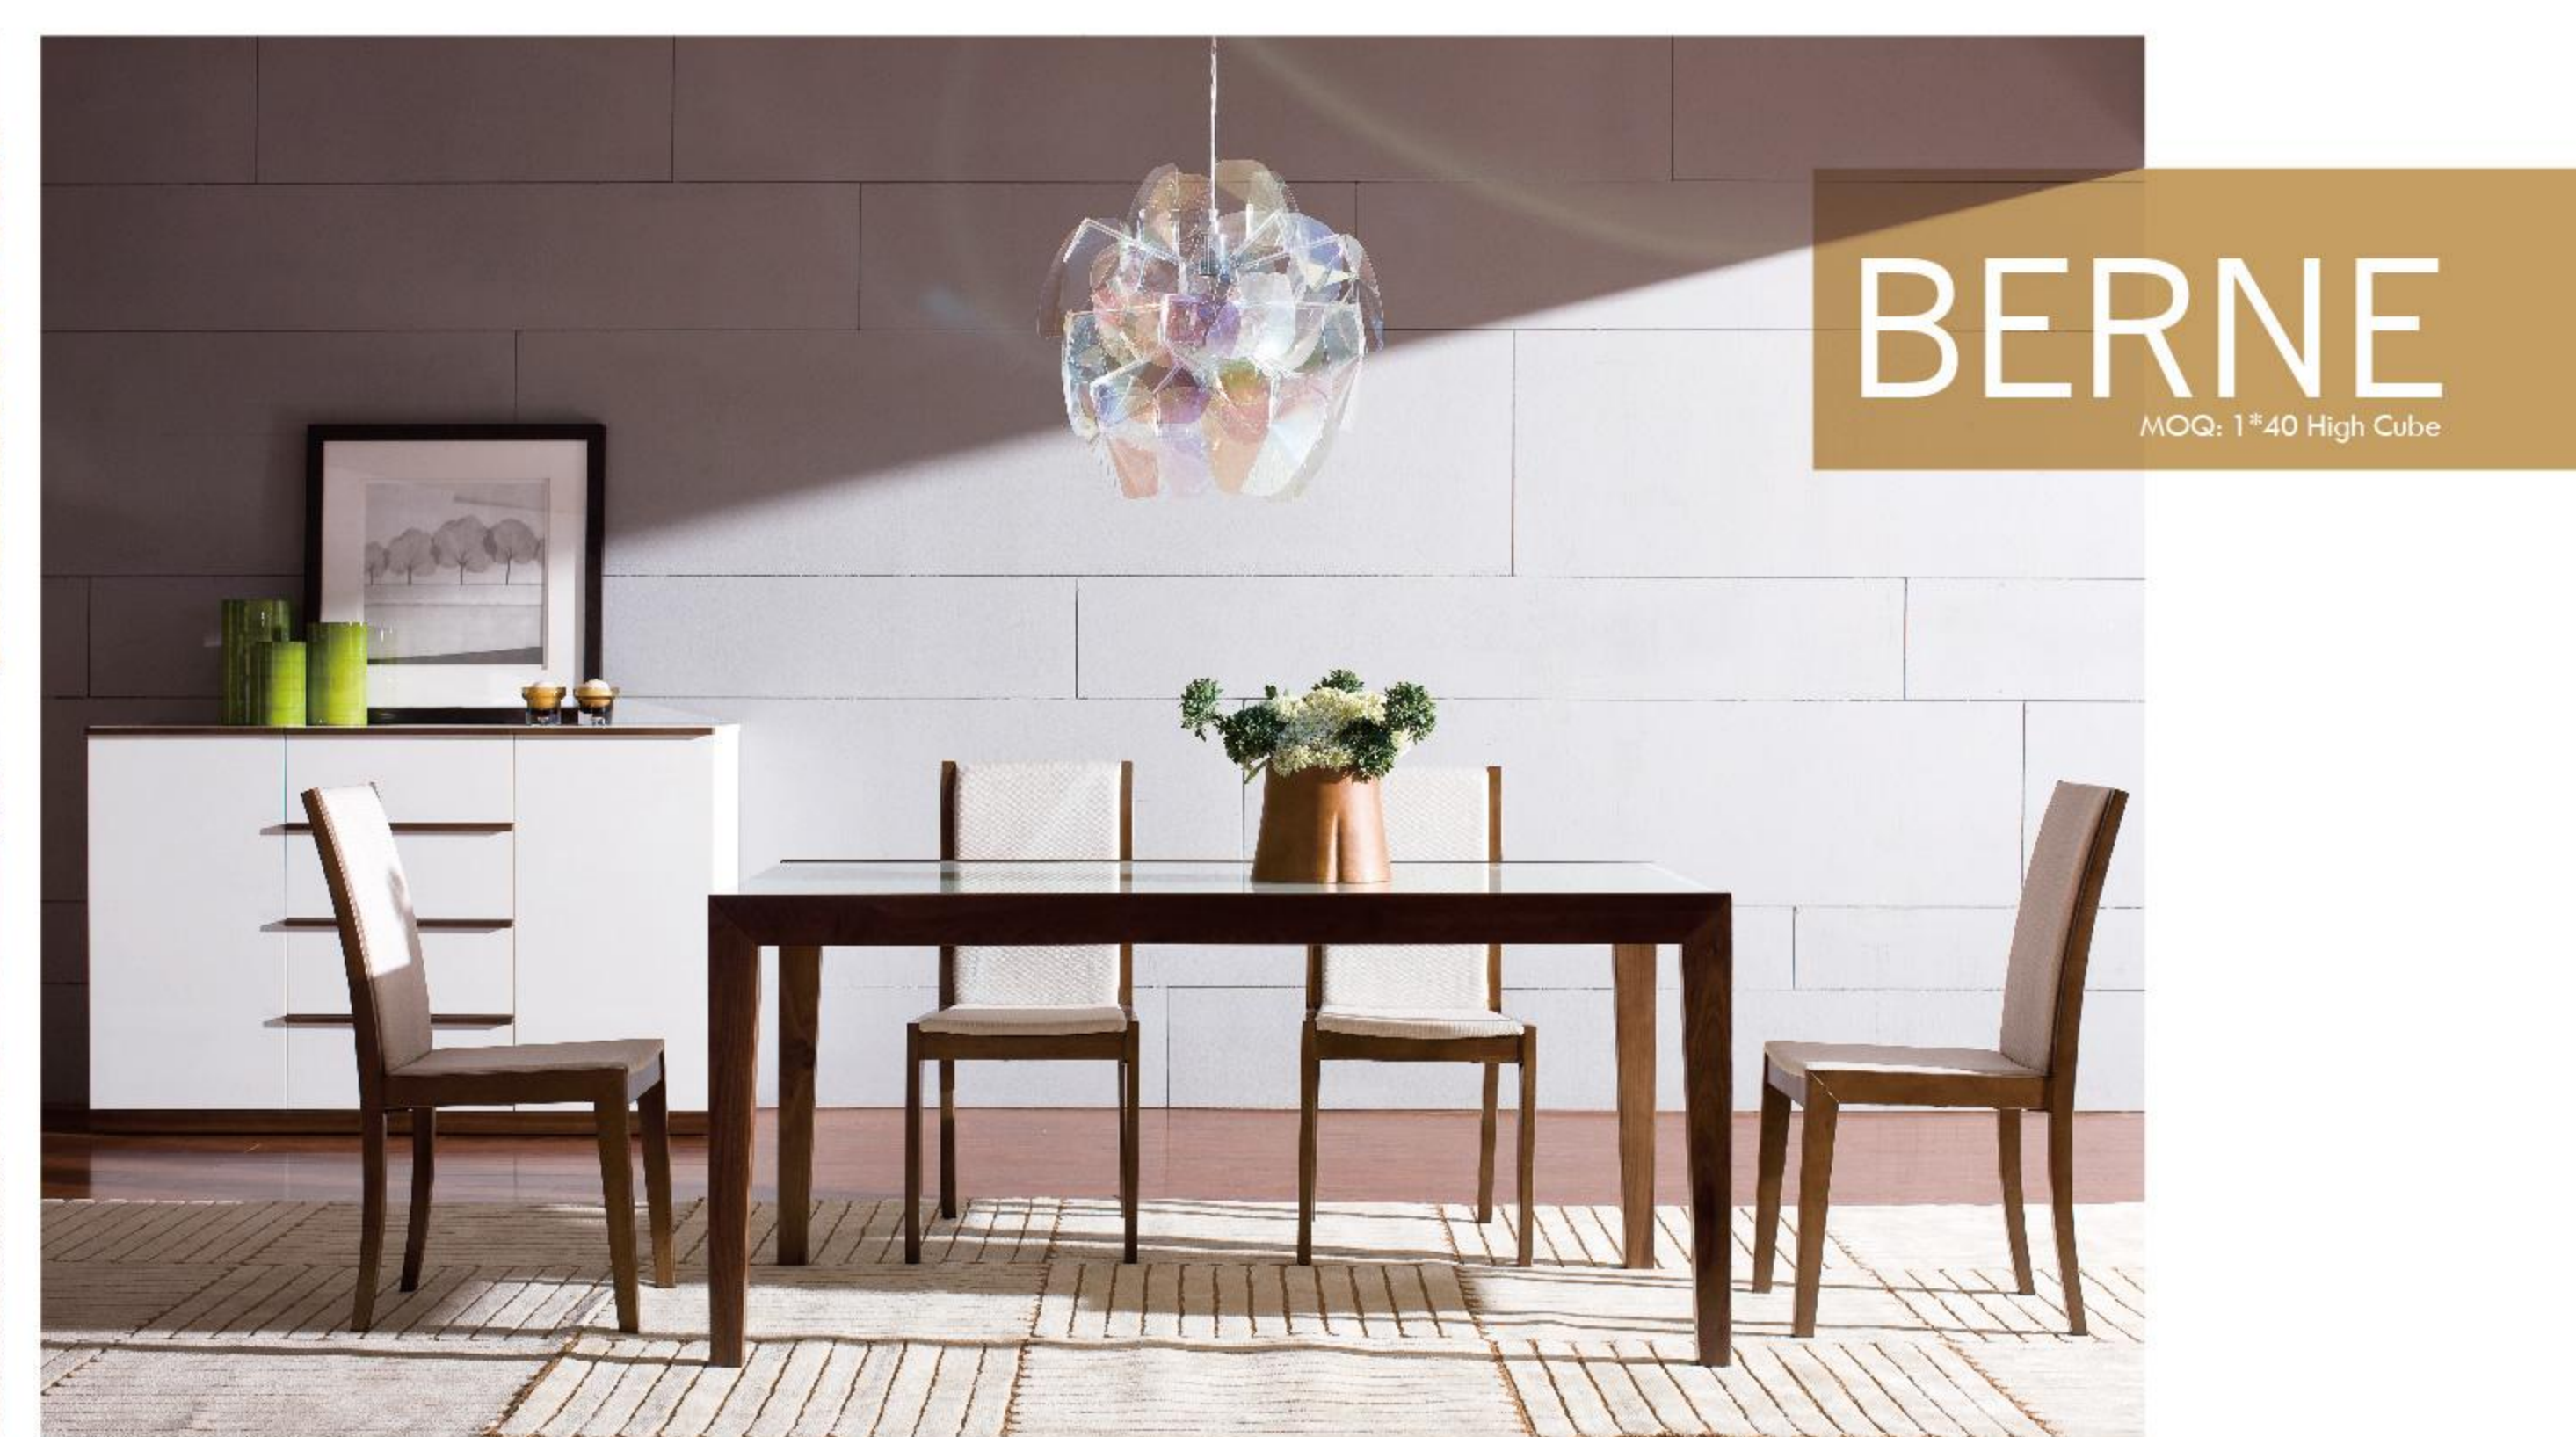

BERNE

MOQ: 1*40 High Cube